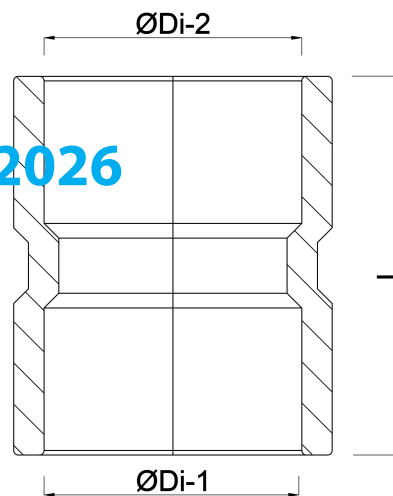

**VDL Transition socket PVC-U
32 mm x 1" glue socket x
imperial glue socket 10bar
grey (7018298)**

V-L Van de Lande

TECHNICAL SPECIFICATIONS

Colour	grey
Material	PVC-U
Connection	glue socket x imperial glue socket
Pressure	10 bar
Size	32 mm x 1"

DIMENSIONS

L	47 mm
T	2 mm
ØDi-1	32 mm
ØDi-2	1"

Last modified date: 23/02/2026

Bosta UK Ltd.
Reflection House
Olding Road
Bury St. Edmunds
Suffolk

IP33 3TA
T +44 (0) 1284 716580
E enquiries@bosta.co.uk
<http://www.bosta.com>