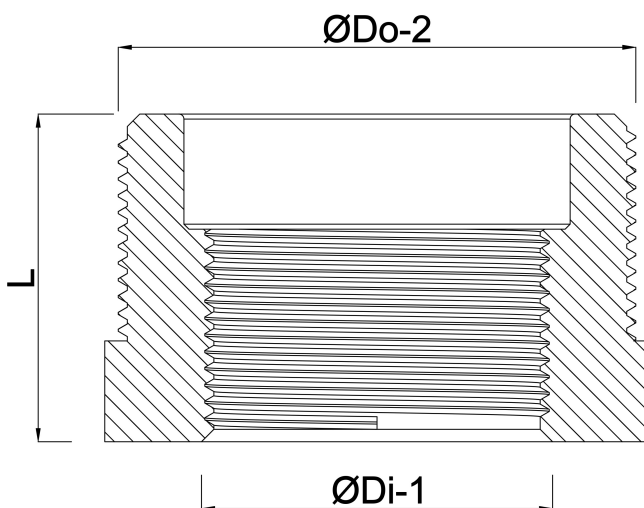

**Profec Nr. 960 Reducer bush  
brass 1/4" x 1/8" male thread x  
female thread 40bar (0708931)**

# TECHNICAL SPECIFICATIONS

Material	brass
Connection	male thread x female thread
Fitting nr.	Nr. 960
Pressure	40 bar
Size	1/4" x 1/8"

## DIMENSIONS

L	20.5 mm
ØDi-1	1/8 "
ØDo-2	1/4 "

**Last modified date: 21/02/2026**

Bosta UK Ltd.  
Reflection House  
Olding Road  
Bury St. Edmunds  
Suffolk  
IP33 3TA  
T +44 (0) 1284 716580  
E [enquiries@bosta.co.uk](mailto:enquiries@bosta.co.uk)  
<http://www.bosta.com>