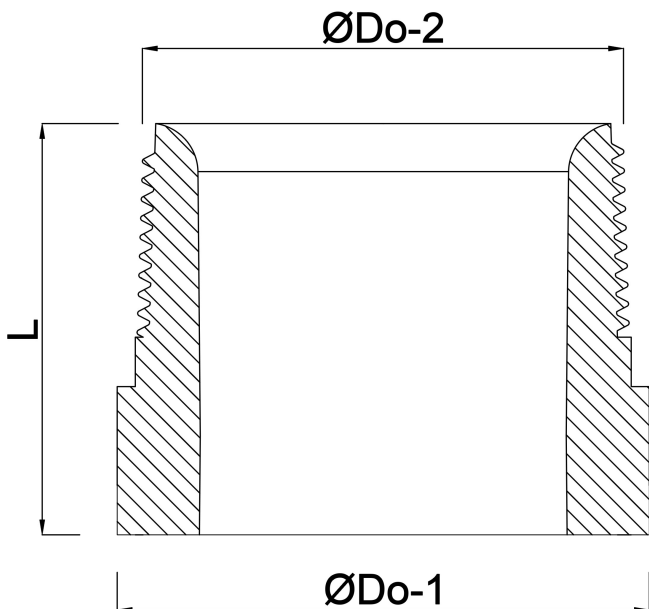

**Weld nipple steel 8" x 219,1  
mm male thread x butt welding  
15cm (0200575)**

# TECHNICAL SPECIFICATIONS

Material	steel
Connection	male thread x butt welding
Size	8" x 219,1 mm
Length	15 cm

## DIMENSIONS

L	150 mm
ØDo-1	219.1 mm
ØDo-2	8 "

**Last modified date: 22/02/2026**

Bosta UK Ltd.  
Reflection House  
Olding Road  
Bury St. Edmunds  
Suffolk  
IP33 3TA  
T +44 (0) 1284 716580  
E [enquiries@bosta.co.uk](mailto:enquiries@bosta.co.uk)  
<http://www.bosta.com>