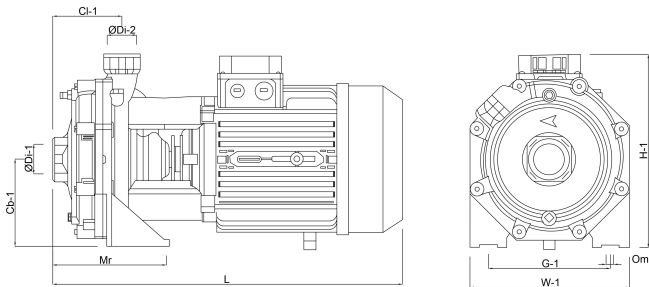

# TECHNICAL SPECIFICATIONS

Colour blue

Material cast iron

Material impeller 1 noryl

Connection female thread

Max. temperature 90 °C

Minimum medium temperature 0 °C  
(continuous)

Maximum ambient temperature 40 °C

Minimum ambient temperature 0 °C

Type KB 1500 T

Output Power 15 HP

Max. head 98,7 m

Size 2" x 1 1/4"

Seal type H

Length 645 mm

Voltage 400/690VAC

Width 275 mm

Weight	95.5 kg
Power	11 kW
Max flow rate	36 m <sup>3</sup> /h
Press	1 1/4 "
Suction	2 "
BEP Capacity	20
BEP Head	86
Efficiency	57 %
Packaging dimensions L/W/H	675 x 300 x 390 mm

## DIMENSIONS

Cb-1	150 mm
Cl-1	120 mm
G-1	210 mm
H	330 mm
H-1	330 mm
L	645 mm
Mr	190 mm
O	14 mm

W-1 275 mm

ØDi-1 2 "

ØDi-2 1 1/4 "