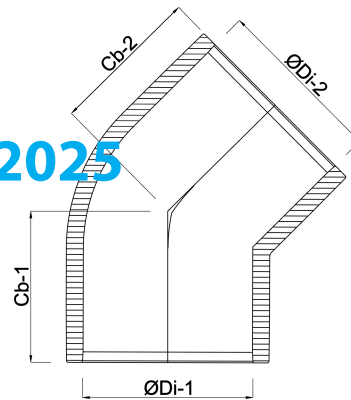

TECHNICAL SPECIFICATIONS

Colour	grey
Material	PVC-U
Size	90 mm
Connection	glue socket
Pressure	16 bar

DIMENSIONS

ØDi-1	90 mm
ØDi-2	90 mm
Cb-1	70 mm
Cb-2	70 mm
β	45 °

Last modified date: 09/11/2025

Bosta UK Ltd.
Reflection House
Olding Road