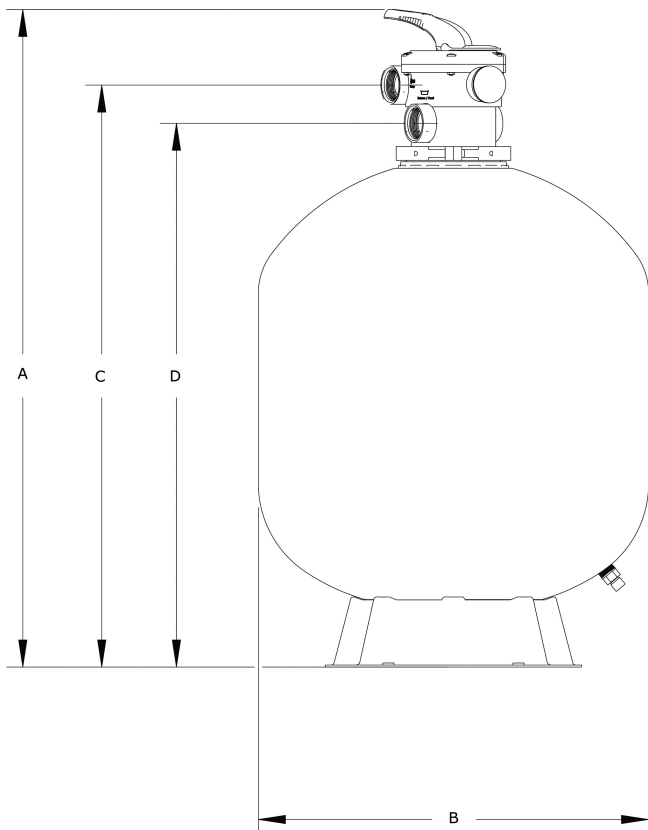

**Sand filter PP 50 mm / 1 1/2"
female thread 3,75bar beige
type T530 (7043246)**

TECHNICAL SPECIFICATIONS

Colour	beige
Material	PP
Connection	female thread
Pressure	3,75 bar
Max. temp.	43 °C
Type	T530
Capacity	10 m ³ /h
Size	50 mm / 1 1/2"
Diameter	530 mm
Weight	12 kg
Sand	100 kg
Filter area	0.22 m ²
Max. pool vol.	50 m ³

DIMENSIONS

A	926 mm
B	21 "

B 21 " inch

B 530 mm

C 816 mm

D 756 mm

PRODUCT INFORMATION

Features: