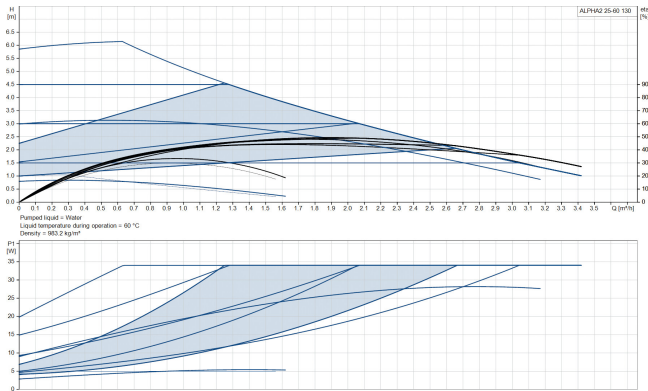

**Grundfos Variable speed
circulation pump cast iron 1
1/2" male thread 0.27A 230VAC
black/red WRAS type Alpha2
25-60 (130) (7042294)**

GRUNDFOS 

TECHNICAL SPECIFICATIONS

Colour black/red

Material cast iron

Frequency 50 Hz

Maximum ambient temperature 40 °C

Minimum ambient temperature 0 °C

Type Alpha2 25-60 (130)

Size 1 1/2"

MWC 6

Ampere

0.27 A