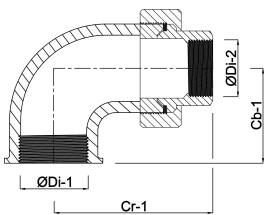

**Profec Nr. 96 Union elbow 90°  
stainless steel 316 1 1/4"  
female thread 16bar type  
conical (0080688)**

# TECHNICAL SPECIFICATIONS

Type	conical
Material	stainless steel 316
Connection	female thread
Fitting nr.	Nr. 96
Pressure	16 bar
Max. temp.	100 °C
Size	1 1/4"

## DIMENSIONS

Cb-1	39.5 mm
Cr-1	67 mm
ØDi-1	1 1/4 "
ØDi-2	1 1/4 "
β	90 °

**Last modified date: 20/02/2026**

Bosta UK Ltd.  
Reflection House  
Olding Road  
Bury St. Edmunds  
Suffolk  
IP33 3TA  
T +44 (0) 1284 716580  
E [enquiries@bosta.co.uk](mailto:enquiries@bosta.co.uk)  
<http://www.bosta.com>