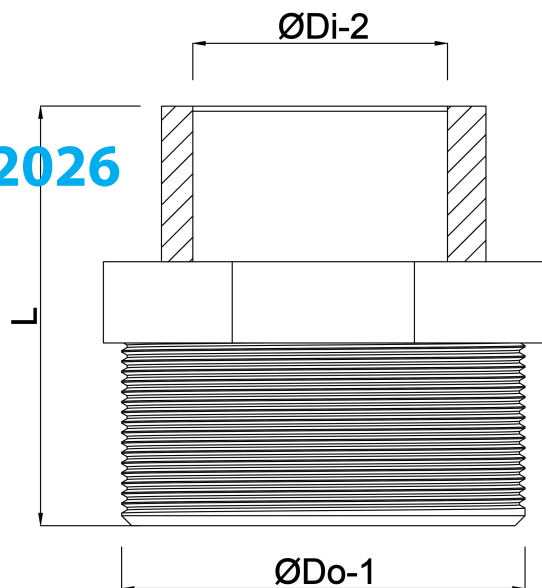

Profec Reducer nipple PVC-U
1/2" x 3/4" male thread x
female thread 10bar grey
(0101325)

TECHNICAL SPECIFICATIONS

Colour	grey
Material	PVC-U
Connection	male thread x female thread
Pressure	10 bar
Size	1/2" x 3/4"

DIMENSIONS

L	40 mm
ØDi-2	3/4 "
ØDo-1	1/2 "

Last modified date: 20/02/2026

Bosta UK Ltd.
Reflection House
Olding Road
Bury St. Edmunds
Suffolk
IP33 3TA
T +44 (0) 1284 716580
E enquiries@bosta.co.uk

<http://www.bosta.com>