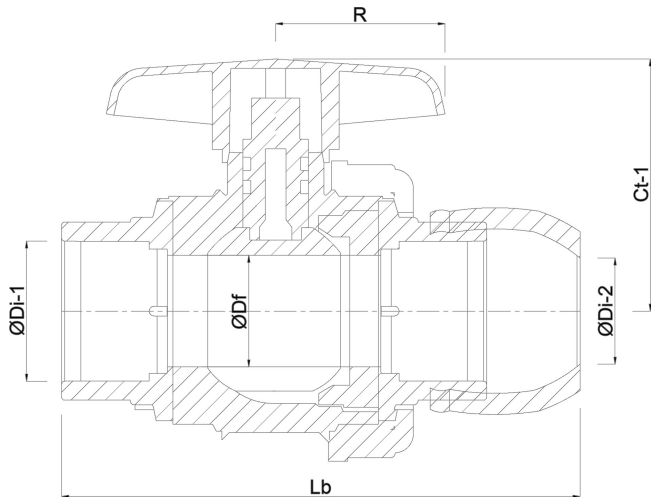

Profec Ball valve PP 50 mm x 1 1/2" compression x female thread 10bar black type Safe 501 (0707364)

TECHNICAL SPECIFICATIONS

Colour	black
Type	Safe 501
Material	PP
Operation	lever
Colour lever	red
Handle material	PVC-U
Housing construction	2-part
Material housing	PP
Material seal	hytrel/EPDM
Connection	compression x female thread
Pressure	10 bar
Size	50 mm x 1 1/2"

DIMENSIONS

Ct-1	92 mm
Lb	193 mm
R	64 mm

ØDf 40 mm

ØDi-2 50 mm

ØDo-1 1 1/2 "

PRODUCT INFORMATION

With secure ball.

Last modified date: 21/02/2026