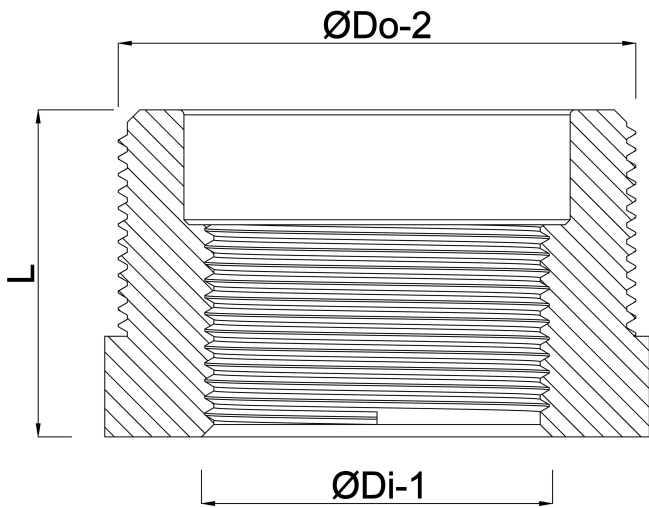

**Profec Nr. 241 Reducer bush  
cast iron galvanised 1 1/2" x  
1/2" male thread x female  
thread 25bar DVGW (1024120)**

# TECHNICAL SPECIFICATIONS

Material	cast iron
Surface treatment	galvanised
Approval	DVGW
Connection	male thread x female thread
Fitting nr.	Nr. 241
Temperature range	-20°C - 120°C
Pressure	25 bar
Size	1 1/2" x 1/2"

## DIMENSIONS

F-1	13 mm
F-2	20 mm
K-1	52 mm
L	33 mm
ØDi-1	1/2 "
ØDo-2	1 1/2 "

**Last modified date: 24/02/2026**

Bosta UK Ltd.  
Reflection House  
Olding Road  
Bury St. Edmunds  
Suffolk  
IP33 3TA  
T +44 (0) 1284 716580  
E [enquiries@bosta.co.uk](mailto:enquiries@bosta.co.uk)  
<http://www.bosta.com>