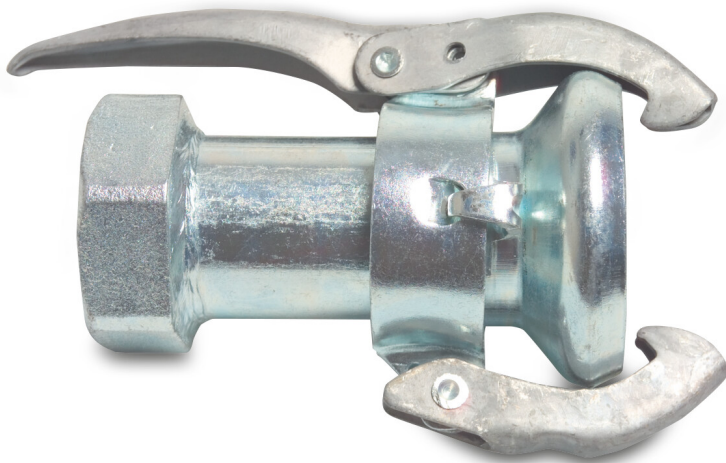

**Quick coupler adaptor steel
galvanised 50 mm x 2" female
part Perrot x female thread
type Perrot (0215000)**

TECHNICAL SPECIFICATIONS

Type	Perrot
Material	steel
Surface treatment	galvanised
Connection	female part Perrot x female thread
Size	50 mm x 2"
Length	143 mm
Outer ø	86 mm
Wall thickness	2,0 mm