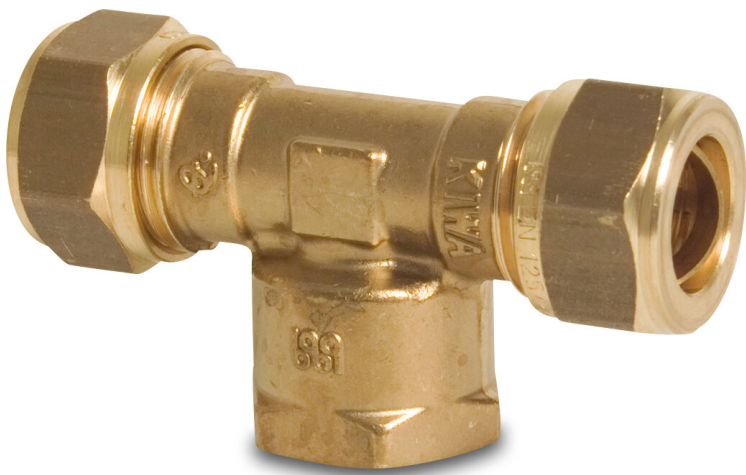

**Bonfix Adaptor T-piece 90°
brass 28 mm x 1/2" x 28 mm
compression x female thread x
compression KIWA/GASTEC
(0715908)**

bonfix®
the fitting factory

TECHNICAL SPECIFICATIONS

Material	brass
Approval	KIWA/GASTEC
Connection	compression x female thread x compression
Size	28 mm x 1/2" x 28 mm