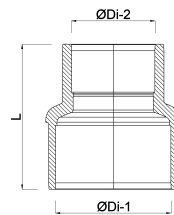

**VDL Reducer socket PVC-U 225
mm x 160 mm glue socket 6bar
grey type made from tubing
(7018070)**

V-L Van de Lande

TECHNICAL SPECIFICATIONS

Colour	grey
Type	made from tubing
Material	PVC-U
Size	225 mm x 160 mm
Connection	glue socket
Pressure	6 bar

DIMENSIONS

L	340 mm
Mold	hand formed
P-1	125 mm
P-2	90 mm
ØDi-1	225 mm
ØDi-2	160 mm

Last modified date: 22/02/2026

Bosta UK Ltd.
Reflection House
Olding Road
Bury St. Edmunds
Suffolk
IP33 3TA
T +44 (0) 1284 716580
E enquiries@bosta.co.uk
<http://www.bosta.com>