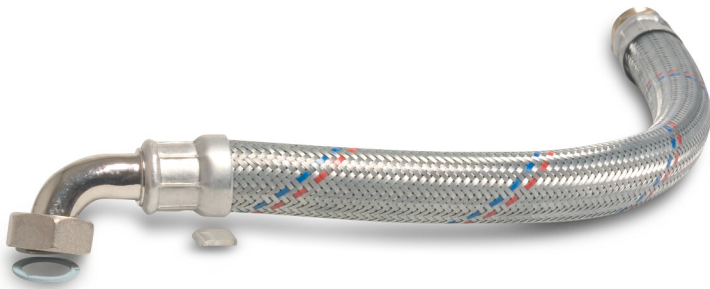

Braided hose steel galvanised
1" male thread x female
threaded nut 8bar 50cm
angled KTW/DVGW type
angled (0920446)

TECHNICAL SPECIFICATIONS

| | |
|-------------------|-----------------------------------|
| Type | angled |
| Material | steel |
| Surface treatment | galvanised |
| Approval | KTW/DVGW |
| Feature | angled |
| Connection | male thread x female threaded nut |
| Temperature range | -30°C - 90°C |
| Pressure | 8 bar |
| Size | 1" |
| Length | 50 cm |