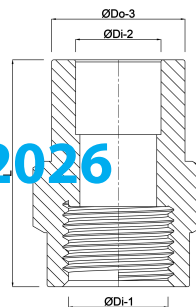

**Profec Adaptor socket PVC-U  
40/50 mm x 1 1/4" glue  
socket/glue spigot x female  
thread 10bar grey (0100262)**

# TECHNICAL SPECIFICATIONS

Colour	grey
Material	PVC-U
Connection	glue socket/glue spigot x female thread
Pressure	10 bar
Size	40/50 mm x 1 1/4"

## DIMENSIONS

F-2	25 mm
L	65 mm
P-1	26 mm
ØDi-1	1 1/4 "
ØDi-2	40 mm
ØDo-3	50 mm

Last modified date: 20/02/2026

Bosta UK Ltd.  
Reflection House  
Olding Road  
Bury St. Edmunds  
Suffolk  
IP33 3TA  
T +44 (0) 1284 716580  
E [enquiries@bosta.co.uk](mailto:enquiries@bosta.co.uk)  
<http://www.bosta.com>