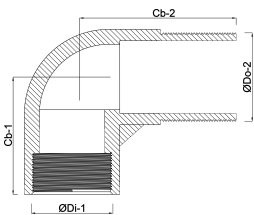

**Profec Nr. 92 Elbow 90° cast
iron black 3/4" female thread x
male thread 25bar DVGW**
(1109205)

TECHNICAL SPECIFICATIONS

Material	cast iron black
Approval	DVGW
Connection	female thread x male thread
Fitting nr.	Nr. 92
Temperature range	-20°C - 120°C
Pressure	25 bar
Size	3/4"

DIMENSIONS

Cb-1	33 mm
Cb-2	43 mm
ØDi-1	3/4 "
ØDo-2	3/4 "
β	90 °

Last modified date: 22/02/2026

Bosta UK Ltd.
Reflection House
Olding Road
Bury St. Edmunds
Suffolk
IP33 3TA
T +44 (0) 1284 716580
E enquiries@bosta.co.uk
<http://www.bosta.com>