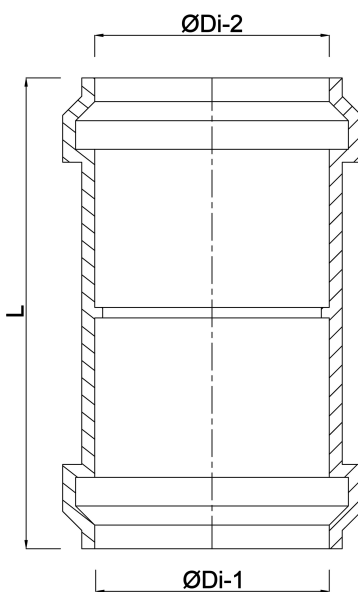

Drainage repair socket PP 40 mm ring seal grey (0300221)

TECHNICAL SPECIFICATIONS

Colour grey

Material PP

Connection ring seal

Application sewage

Size 40 mm

DIMENSIONS

L 108 mm

\O Di-1 40 mm

\O Di-2 40 mm

Last modified date: 20/02/2026

Bosta UK Ltd.
Reflection House
Olding Road
Bury St. Edmunds
Suffolk
IP33 3TA
T +44 (0) 1284 716580
E enquiries@bosta.co.uk
<http://www.bosta.com>