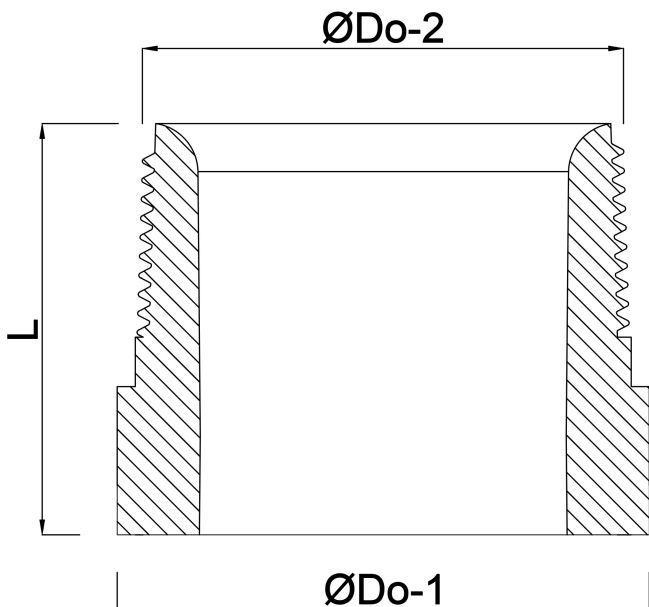

**Weld nipple steel 6" x 168,3
mm male thread x butt welding
15cm (0200574)**

TECHNICAL SPECIFICATIONS

Material	steel
Connection	male thread x butt welding
Size	6" x 168,3 mm
Length	15 cm

DIMENSIONS

L	150 mm
ØDo-1	168.3 mm
ØDo-2	6 "