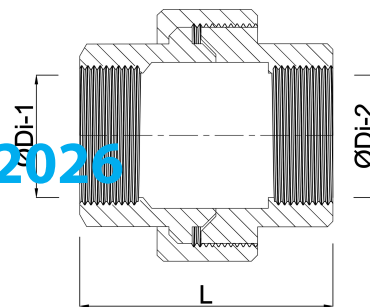

Profec Union coupler PVC-U 1 1/4" female thread 10bar grey (7002142)

TECHNICAL SPECIFICATIONS

Colour	grey
Material	PVC-U
Connection	female thread
Pressure	10 bar
Size	1 1/4"

DIMENSIONS

K-1	50 mm
K-2	50 mm
Kn	75 mm
L	72 mm
ØDi-1	1 1/4 "
ØDi-2	1 1/4 "