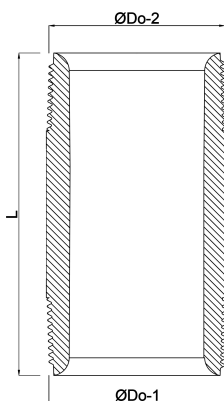

**Profec Nr. 23 Pipe nipple  
stainless steel 316 1/2" male  
thread 16bar 300 mm (0080556)**

# TECHNICAL SPECIFICATIONS

Material stainless steel 316

Connection male thread

DIN Standard DIN 2999

Fitting nr. Nr. 23

Pressure 16 bar

Size 1/2"

Length 300 mm

## DIMENSIONS

L 300 mm

ØDo-1 1/2 "

ØDo-2 1/2 "

**Last modified date: 09/10/2025**

Bosta UK Ltd.  
Reflection House  
Olding Road  
Bury St. Edmunds  
Suffolk  
IP33 3TA  
T +44 (0) 1284 716580  
E [enquiries@bosta.co.uk](mailto:enquiries@bosta.co.uk)  
<http://www.bosta.com>