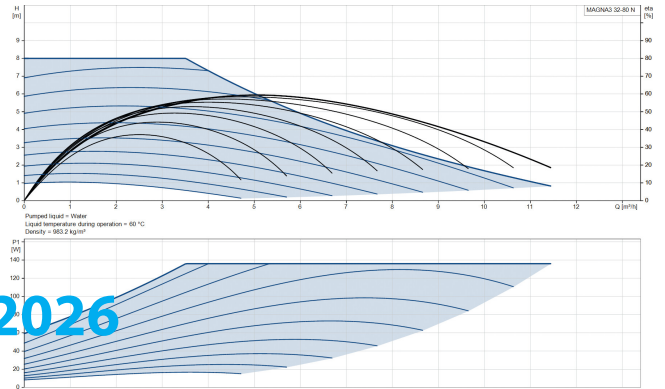

Size

2"

Ampere

1.19 A

Last modified date: 09/05/2026

Bosta UK Ltd.
Reflection House
Olding Road
Bury St. Edmunds
Suffolk
IP33 3TA
T +44 (0) 1284 716580
E enquiries@bosta.co.uk
<http://www.bosta.com>