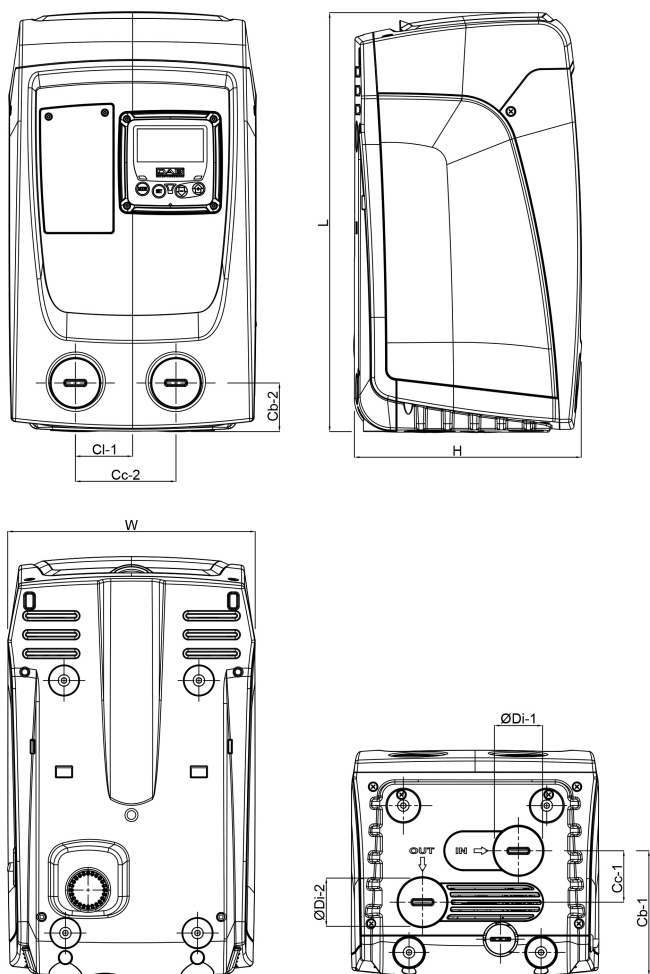

**DAB Pressure set PP 1" female
thread 7,5bar 4,8A 230VAC
green type ESYBOX Mini 3
(7030935)**

TECHNICAL SPECIFICATIONS

Colour green

Material PP

Pump body PP

Material (spring) stainless steel 303

Material impeller 1 noryl

Size 1"

Power 0.85 kW

Impellers 3

MWC	55
Ampere	4,8 A
Max flow rate	4.8 m ³ /h
BEP Capacity	39.7
BEP Head	2.61
PORlh	52.8
PORhh	35.3
PORlq	1.827
PORhq	3.132

DIMENSIONS

Cb-1	155.5 mm
Cb-2	46 mm
Cc-1	54.5 mm
Cc-2	106.7 mm
Cl-1	60.7 mm
H	236 mm
W-1	263 mm
ØDi-1	1 "

ØDi-2

1"

PRODUCT INFORMATION

Includes a self-priming multi-stage pump, management inverter electronics, pressure and flow sensors, adjustable high resolution LCD display with 1 litre built-in expansion vessel, and cartridge check valve.

Suitable for use with potable water, in domestic systems and gardening applications.

Pressure Set Point adjustable from 1 up to 5.5 bar

Max. Suction Depth: 8 metres

Installation: Horizontal or vertical fixed position