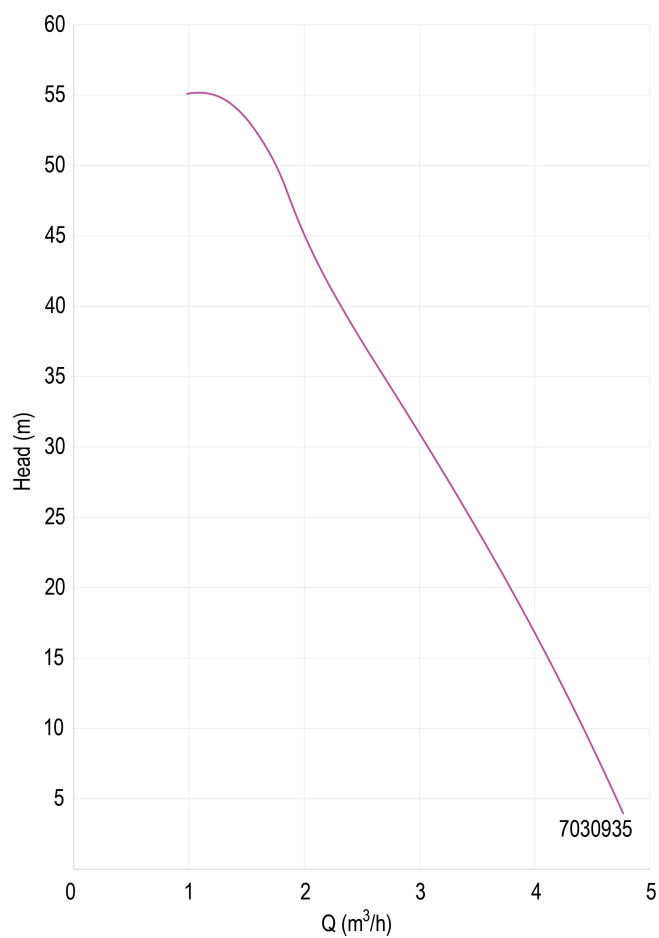

Size 1"

Power 0.85 kW

Impellers 3

MWC	55
Ampere	4,8 A
Max flow rate	4.8 m ³ /h
BEP Capacity	39.7
BEP Head	2.61
PORlh	52.8
PORhh	35.3
PORlq	1.827
PORhq	3.132

DIMENSIONS

Cb-1	155.5 mm
Cb-2	46 mm
Cc-1	54.5 mm
Cc-2	106.7 mm
Cl-1	60.7 mm
H	236 mm
W-1	263 mm
ØDi-1	1 "

ØDi-2

1"

PRODUCT INFORMATION

Includes a self-priming multi-stage pump, management inverter electronics, pressure and flow sensors, adjustable high resolution LCD display with 1 litre built-in expansion vessel, and cartridge check valve.

Suitable for use with potable water, in domestic systems and gardening applications.

Pressure Set Point adjustable from 1 up to 5.5 bar

Max. Suction Depth: 8 metres

Installation: Horizontal or vertical fixed position