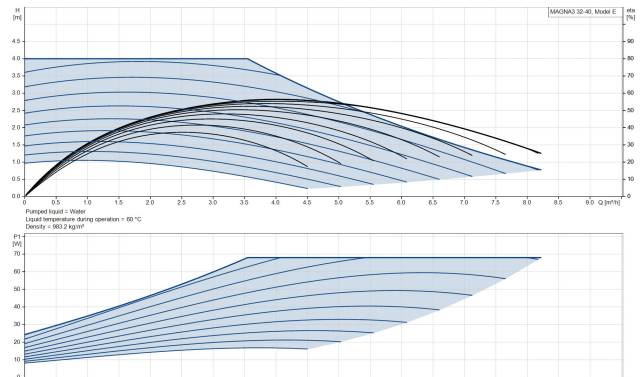

Size

2"

Ampere

0.61 A

Last modified date: 12/06/2026

Bosta UK Ltd.
Reflection House
Olding Road
Bury St. Edmunds
Suffolk
IP33 3TA
T +44 (0) 1284 716580
E enquiries@bosta.co.uk
<http://www.bosta.com>