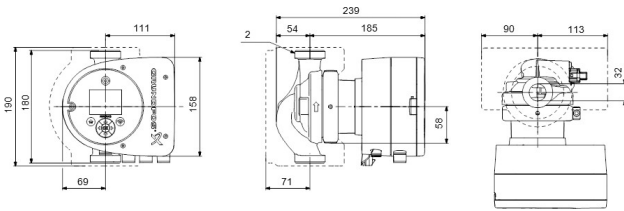

Size

2"

Ampere

0.61 A

Last modified date: 12/06/2026

Bosta UK Ltd.
Reflection House
Olding Road
Bury St. Edmunds
Suffolk
IP33 3TA
T +44 (0) 1284 716580
E enquiries@bosta.co.uk
<http://www.bosta.com>