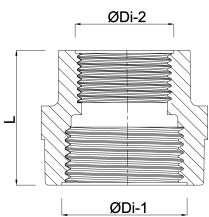

**Profec Nr. 240 Reducer socket  
brass 3/4" x 3/8" female thread  
30bar (0708860)**

# TECHNICAL SPECIFICATIONS

Material	brass
Connection	female thread
Fitting nr.	Nr. 240
Size	3/4" x 3/8"
Max. temperature	120 °C
Pressure	30 bar
Max. temp.	120 °C

## DIMENSIONS

F-1	17 mm
F-2	13 mm
L	34 mm
ØDi-1	3/4 "
ØDi-2	3/8 "

**Last modified date: 21/02/2026**

Bosta UK Ltd.  
Reflection House  
Olding Road  
Bury St. Edmunds  
Suffolk  
IP33 3TA  
T +44 (0) 1284 716580  
E [enquiries@bosta.co.uk](mailto:enquiries@bosta.co.uk)  
<http://www.bosta.com>