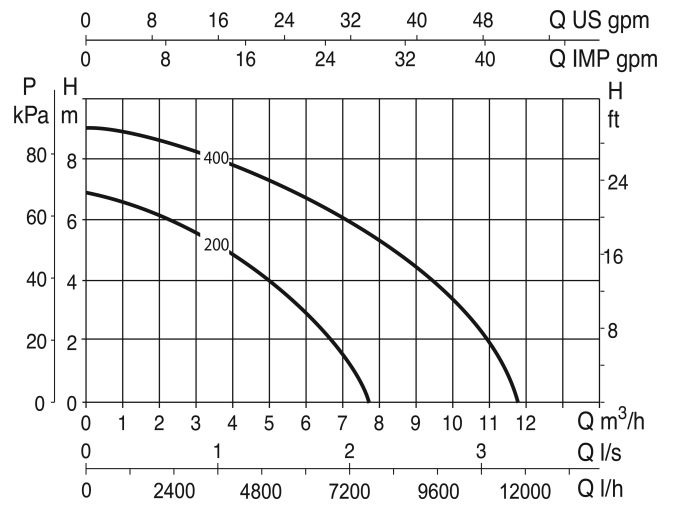

**DAB Submersible pump
reinforced plastic 1 1/4" male
thread 2,6A 230VAC
green/black type Verty Nova
400M with float switch
(7038198)**

TECHNICAL SPECIFICATIONS

Colour	green/black
Material	reinforced plastic
Pump body	technopolymer
Material impeller 1	technopolymer
Connection	male thread
Float	integrated
Voltage	230VAC
Max. temperature	35 °C
Minimum medium temperature (continuous)	0 °C
Type	Verty Nova 400M
Output Power	0,55 HP
Size	1 1/4"
Power	0.4 kW
MWC	9
Ampere	2,6 A
Max flow rate	10 m ³ /h

DIMENSIONS

H-1 354 mm

L 225 mm

W-1 158 mm

Last modified date: 24/02/2026

Bosta UK Ltd.
Reflection House
Olding Road
Bury St. Edmunds
Suffolk
IP33 3TA
T +44 (0) 1284 716580
E enquiries@bosta.co.uk
<http://www.bosta.com>