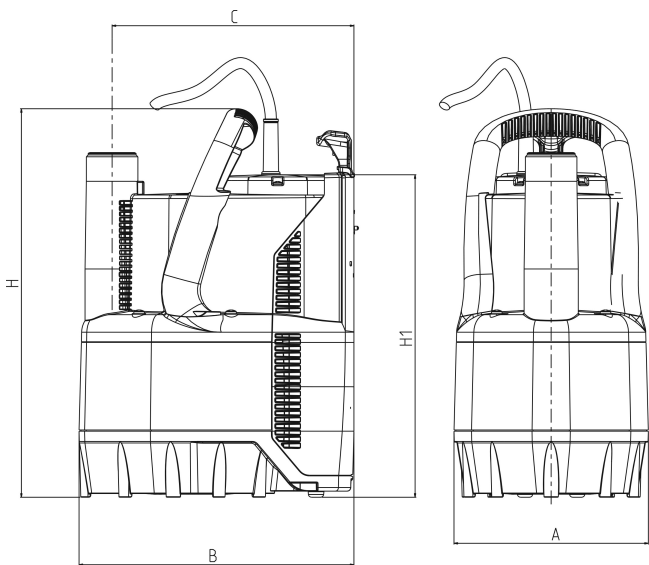

**DAB Submersible pump
reinforced plastic 1 1/4" male
thread 2,6A 230VAC
green/black type Verty Nova
400M with float switch
(7038198)**

TECHNICAL SPECIFICATIONS

Colour	green/black
Material	reinforced plastic
Pump body	technopolymer
Material impeller 1	technopolymer
Connection	male thread
Float	integrated
Voltage	230VAC
Max. temperature	35 °C
Minimum medium temperature (continuous)	0 °C
Type	Verty Nova 400M
Output Power	0,55 HP
Size	1 1/4"
Power	0.4 kW
MWC	9
Ampere	2,6 A
Max flow rate	10 m ³ /h

DIMENSIONS

H-1 354 mm

L 225 mm

W-1 158 mm

Last modified date: 24/02/2026

Bosta UK Ltd.
Reflection House
Olding Road
Bury St. Edmunds
Suffolk
IP33 3TA
T +44 (0) 1284 716580
E enquiries@bosta.co.uk
<http://www.bosta.com>