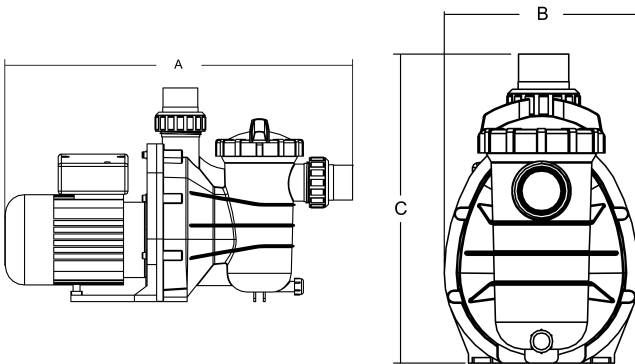

**Flotide Pool pump 50 mm / 1
1/2" metric/imperial glue
socket 4,7A 230VAC black type
SS 0100 UK plug with RCD plug
(7043355)**

FLOTIDE

TECHNICAL SPECIFICATIONS

Colour	black
Shaft	stainless steel 316
Material seal	stainless steel 316
Connection	metric/imperial glue socket
Type	UK plug
Voltage	230VAC
Max. temperature	40 °C
Width	211 mm
Height	340 mm
Frequency	50 Hz
IP value	IPX5
Type	SS 0100
Capacity	15,2 m ³ /h
Output Power	1,00 HP
MWC	8 m
Size	50 mm / 1 1/2"
Length	552 mm

Weight 9.09 kg

Power 0.75 kW

Ampere 4,7 A

Noise level 65 dB

BEP Capacity 12

BEP Head 4.5

DIMENSIONS

A 552 mm

B 211 mm

C 340 mm

PRODUCT INFORMATION

This pump is designed for medium sized domestic swimming pools. Low energy consumption, quiet running.

Features:

- Connection: metric / imperial glue socket
- Transparent lid for easy checking
- NSK bearing
- Insulation: Class B
- IP55 protection
- Built in thermal protection
- Supplied including metric & imperial unions
- Supplied with RCD differential plug
- UK 3-pin plug included