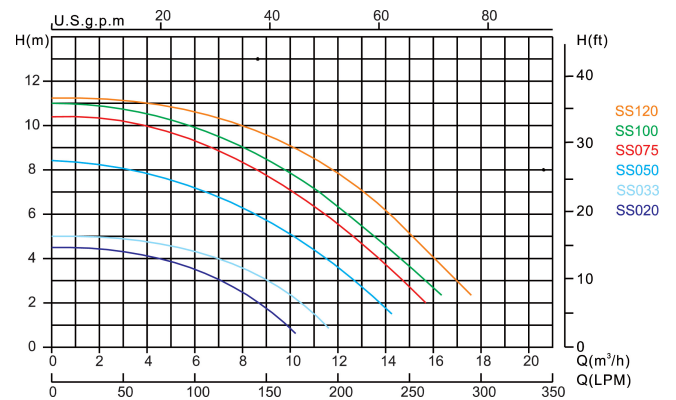

**Flotide Pool pump 50 mm / 1
1/2" metric/imperial glue
socket 4,7A 230VAC black type
SS 0100 UK plug with RCD plug
(7043355)**

FLOTIDE

TECHNICAL SPECIFICATIONS

Colour	black
Shaft	stainless steel 316
Material seal	stainless steel 316
Connection	metric/imperial glue socket
Type	UK plug
Voltage	230VAC
Max. temperature	40 °C
Width	211 mm
Height	340 mm
Frequency	50 Hz
IP value	IPX5
Type	SS 0100
Capacity	15,2 m ³ /h
Output Power	1,00 HP
MWC	8 m
Size	50 mm / 1 1/2"
Length	552 mm

Weight 9.09 kg

Power 0.75 kW

Ampere 4,7 A

Noise level 65 dB

BEP Capacity 12

BEP Head 4.5

DIMENSIONS

A 552 mm

B 211 mm

C 340 mm

PRODUCT INFORMATION

This pump is designed for medium sized domestic swimming pools. Low energy consumption, quiet running.

Features:

- Connection: metric / imperial glue socket
- Transparent lid for easy checking
- NSK bearing
- Insulation: Class B
- IP55 protection
- Built in thermal protection
- Supplied including metric & imperial unions
- Supplied with RCD differential plug
- UK 3-pin plug included