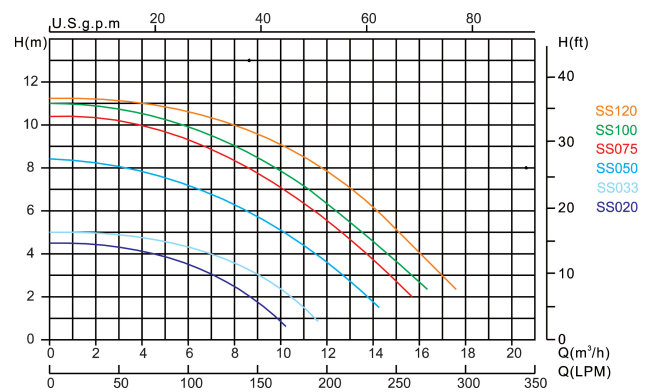

# TECHNICAL SPECIFICATIONS

Colour	black
Shaft	stainless steel 316
Material seal	stainless steel 316
Connection	metric/imperial glue socket
Type	UK plug
Voltage	230VAC
Max. temperature	40 °C
Width	211 mm
Height	340 mm
Frequency	50 Hz
IP value	IPX5
Type	SS 0100
Capacity	15,2 m <sup>3</sup> /h
Output Power	1,00 HP
Max. head	8 m
Size	50 mm / 1 1/2"
Length	552 mm

Weight 9.09 kg

Power 0.75 kW

Ampere 4,7 A

Noise level 65 dB

BEP Capacity 12

BEP Head 4.5

## DIMENSIONS

A 552 mm

B 211 mm

C 340 mm