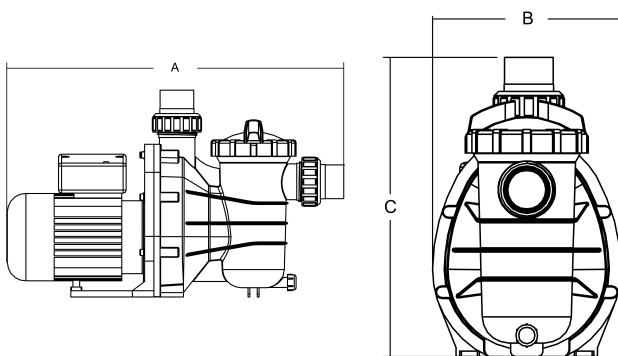

**Flotide Pool pump 50 mm / 1  
1/2" metric/imperial glue  
socket 4,7A 230VAC black type  
SS 0100 UK plug with RCD plug  
(7043355)**

**FLOTIDE**

# TECHNICAL SPECIFICATIONS

Colour	black
Shaft	stainless steel 316
Material seal	stainless steel 316
Connection	metric/imperial glue socket
Type	UK plug
Voltage	230VAC
Max. temperature	40 °C
Width	211 mm
Height	340 mm
Frequency	50 Hz
IP value	IPX5
Type	SS 0100
Capacity	15,2 m <sup>3</sup> /h
Output Power	1,00 HP
Max. head	8 m
Size	50 mm / 1 1/2"
Length	552 mm

Weight 9.09 kg

Power 0.75 kW

Ampere 4,7 A

Noise level 65 dB

BEP Capacity 12

BEP Head 4.5

## DIMENSIONS

A 552 mm

B 211 mm

C 340 mm