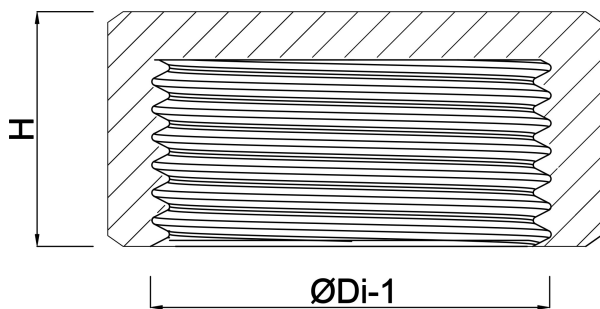

**Profec Nr. 300 Hexagon cap  
brass 1 1/2" female thread  
30bar (0710402)**

# TECHNICAL SPECIFICATIONS

Material	brass
Connection	female thread
Fitting nr.	Nr. 300
Max. temp.	120 °C
Size	1 1/2"
Pressure	30 bar

## DIMENSIONS

F-1	16.5 mm
H	19.5 mm
K-1	53 mm
ØDi-1	1 1/2 "
ØDo-1	59.5 mm

**Last modified date: 21/02/2026**

Bosta UK Ltd.  
Reflection House  
Olding Road  
Bury St. Edmunds  
Suffolk  
IP33 3TA  
T +44 (0) 1284 716580  
E [enquiries@bosta.co.uk](mailto:enquiries@bosta.co.uk)  
<http://www.bosta.com>