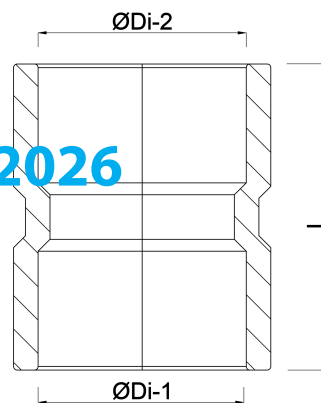

VDL Socket PVC-U 125 mm glue socket 16bar grey KIWA (7002913)

V-L Van de Lande

TECHNICAL SPECIFICATIONS

Colour grey

Material PVC-U

Approval KIWA

Connection glue socket

Size 125 mm

Pressure 16 bar

DIMENSIONS

L 145 mm

T 7 mm

ØDi-1 125 mm

ØDi-2 125 mm

Last modified date: 22/02/2026

Bosta UK Ltd.
Reflection House
Olding Road