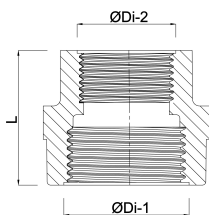

**Profec Nr. 240 Reducer socket
brass 1 1/2" x 1" female thread
30bar (0710321)**

TECHNICAL SPECIFICATIONS

Material	brass
Connection	female thread
Fitting nr.	Nr. 240
Size	1 1/2" x 1"
Max. temperature	120 °C
Pressure	30 bar
Max. temp.	120 °C

DIMENSIONS

F-1	28 mm
F-2	20 mm
L	45 mm
ØDi-1	1 1/2 "
ØDi-2	1 "

Last modified date: 21/02/2026

Bosta UK Ltd.
Reflection House
Olding Road
Bury St. Edmunds
Suffolk
IP33 3TA
T +44 (0) 1284 716580
E enquiries@bosta.co.uk
<http://www.bosta.com>