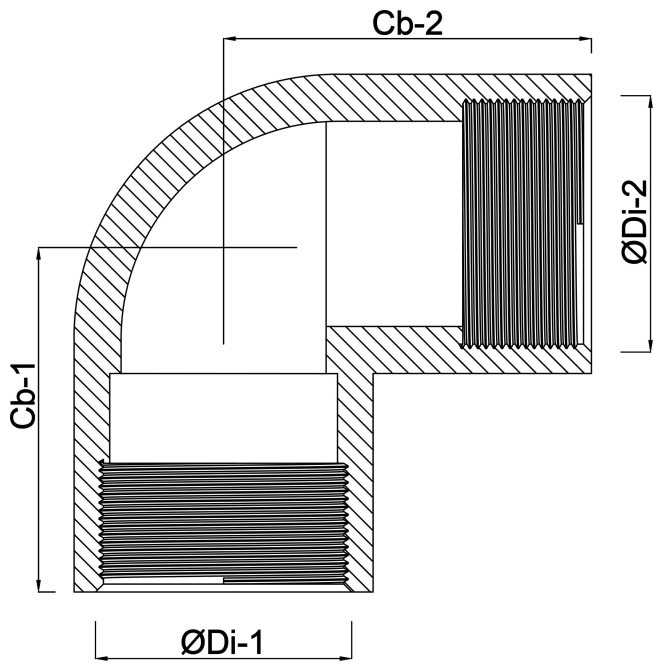

Profec Nr. 90 Elbow 90° brass
1/4" female thread 30bar
(0710284)

TECHNICAL SPECIFICATIONS

Material	brass
Connection	female thread
Fitting nr.	Nr. 90
Size	1/4"
Max. temperature	120 °C
Pressure	30 bar
Max. temp.	120 °C

DIMENSIONS

Cb-1	18.5 mm
Cb-2	18.5 mm
F-1	11 mm
F-2	11 mm
ØDi-1	1/4 "
ØDi-2	1/4 "
β	90 °

Last modified date: 21/02/2026

Bosta UK Ltd.
Reflection House
Olding Road
Bury St. Edmunds
Suffolk
IP33 3TA
T +44 (0) 1284 716580
E enquiries@bosta.co.uk
<http://www.bosta.com>