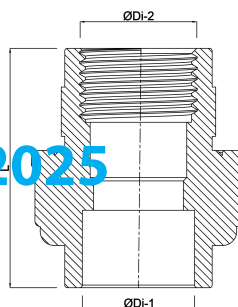

**VDL Union adaptor PVC-U 50
mm x 1 1/2" glue socket x
female thread 16bar grey type
reinforced (7018219)**

V-L Van de Lande

TECHNICAL SPECIFICATIONS

Colour	grey
Type	reinforced
Material	PVC-U
Material seal	EPDM
Connection	glue socket x female thread
Size	50 mm x 1 1/2"
Pressure	16 bar

DIMENSIONS

L	85 mm
ØDi-1	50 mm
ØDi-2	1,5 "
F-2	23 mm

Last modified date: 05/10/2025

Bosta UK Ltd.
Reflection House
Olding Road
Bury St. Edmunds
Suffolk
IP33 3TA
T +44 (0) 1284 716580
E enquiries@bosta.co.uk
<http://www.bosta.com>