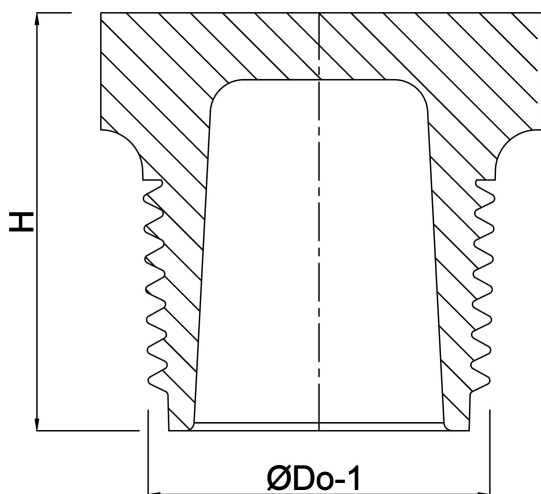

**Profec Nr. 290 Hexagon plug
stainless steel 316 2 1/2" male
thread 16bar (0080352)**

TECHNICAL SPECIFICATIONS

Material stainless steel 316

Connection male thread

Fitting nr. Nr. 290

Pressure 16 bar

Max. temp. 100 °C

Size 2 1/2"

DIMENSIONS

H 39 mm

ØDi-1 67 mm

ØDo-1 2 1/2"

Last modified date: 20/02/2026

Bosta UK Ltd.
Reflection House
Olding Road
Bury St. Edmunds
Suffolk
IP33 3TA
T +44 (0) 1284 716580
E enquiries@bosta.co.uk
<http://www.bosta.com>