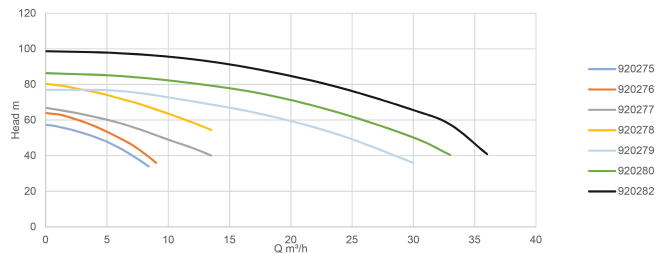

**Foras Centrifugal pump cast
iron 2" x 1 1/4" female thread
11bar 15A 400/690VAC blue
type KB 750 T (0920279)**

TECHNICAL SPECIFICATIONS

Colour blue

Material cast iron

Material impeller 1 noryl

Connection female thread

Length 605 mm

Voltage 400/690VAC

Width 275 mm

Weight 78 kg

Power	5.5 kW
MWC	77
Max flow rate	30 m ³ /h
Press	1 1/4 "
Suction	2 "
BEP Capacity	20
BEP Head	59
Efficiency	57 %
Packaging dimensions L/W/H	675 x 300 x 390 mm

DIMENSIONS

H	330 mm
L	605 mm
H-1	330 mm
W-1	275 mm
ØDi-1	2 "
ØDi-2	1 1/4 "
O	14 mm
Cb-1	135 mm

G-1 212 mm

Cl-1 95.5 mm

Mr 145 mm

PRODUCT INFORMATION

Sealed motor protection class F.
Water temperature 90°C.
Supplied without cable.