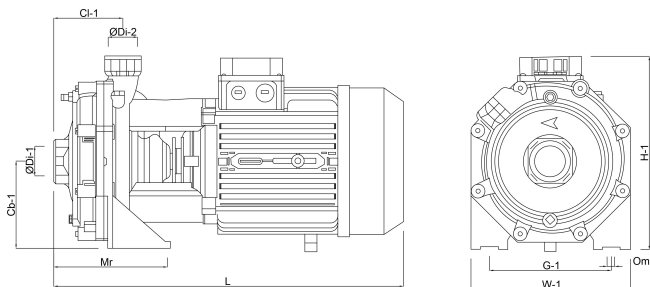

**Foras Centrifugal pump cast
iron 2" x 1 1/4" female thread
11bar 15A 400/690VAC blue
type KB 750 T (0920279)**

TECHNICAL SPECIFICATIONS

Colour blue

Material cast iron

Material impeller 1 noryl

Connection female thread

Length 605 mm

Voltage 400/690VAC

Width 275 mm

Weight 78 kg

Power	5.5 kW
MWC	77
Max flow rate	30 m ³ /h
Press	1 1/4 "
Suction	2 "
BEP Capacity	20
BEP Head	59
Efficiency	57 %
Packaging dimensions L/W/H	675 x 300 x 390 mm

DIMENSIONS

H	330 mm
L	605 mm
H-1	330 mm
W-1	275 mm
ØDi-1	2 "
ØDi-2	1 1/4 "
O	14 mm
Cb-1	135 mm

G-1 212 mm

Cl-1 95.5 mm

Mr 145 mm

PRODUCT INFORMATION

Sealed motor protection class F.
Water temperature 90°C.
Supplied without cable.