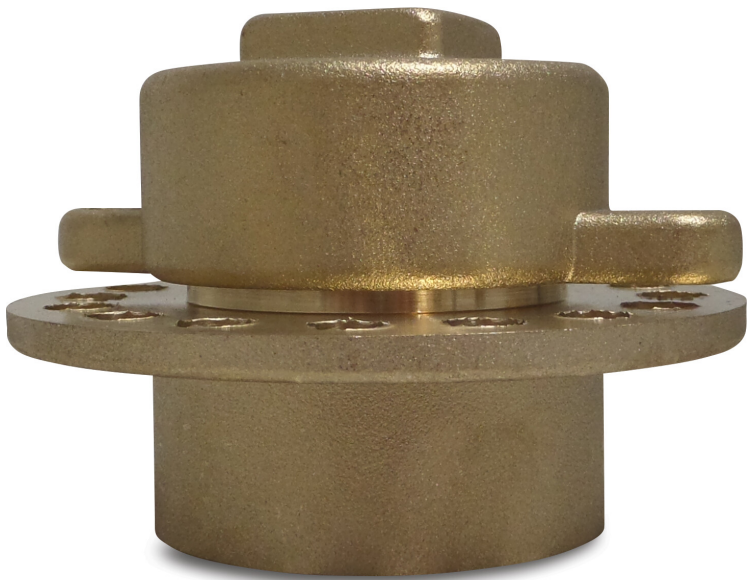

# Profec Loading combination brass 1 1/2" female thread (7003625)

# TECHNICAL SPECIFICATIONS

Material	brass
Connection	female thread
Size	1 1/2"

**Last modified date: 22/02/2026**

Bosta UK Ltd.  
Reflection House  
Olding Road  
Bury St. Edmunds  
Suffolk  
IP33 3TA  
T +44 (0) 1284 716580  
E [enquiries@bosta.co.uk](mailto:enquiries@bosta.co.uk)  
<http://www.bosta.com>