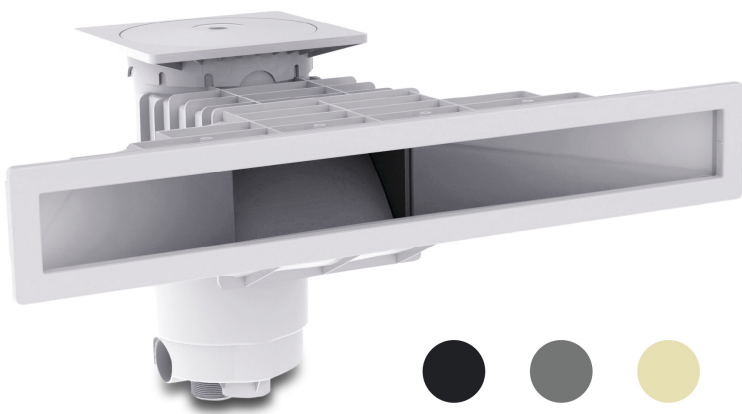

Weltico Skimmer ABS 1 1/2" x 2" female thread anthracite type A800 Design (7039327)

weltico

TECHNICAL SPECIFICATIONS

Type	A800 Design
Material	ABS/stainless steel
Suitable for	concrete/liner
Connection	female thread
Colour	anthracite
Size	1 1/2" x 2"

DIMENSIONS

A	584 mm
B	443 mm
C	806.6 mm
D	26.6 mm
E	266 mm
F	318 mm
G	753.2 mm
H	73 mm

PRODUCT INFORMATION

Approx. 7 m³/h (at a rate of 1.5 m/s) if connected to the 1 1/2" outlet with a Ø50 pipe
Approx. 10 m³/h (at a rate of 1.5 m/s) if connected to the 2" outlet with a Ø63 pipe