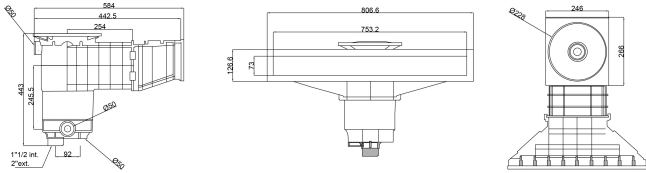

Weltico Skimmer ABS 1 1/2" x 2" female thread anthracite type A800 Design (7039327)

weltico

TECHNICAL SPECIFICATIONS

Type	A800 Design
Material	ABS/stainless steel
Suitable for	concrete/liner
Connection	female thread
Colour	anthracite
Size	1 1/2" x 2"

DIMENSIONS

A	584 mm
B	443 mm
C	806.6 mm
D	26.6 mm
E	266 mm
F	318 mm
G	753.2 mm
H	73 mm

PRODUCT INFORMATION

Approx. 7 m³/h (at a rate of 1.5 m/s) if connected to the 1 1/2" outlet with a Ø50 pipe
Approx. 10 m³/h (at a rate of 1.5 m/s) if connected to the 2" outlet with a Ø63 pipe