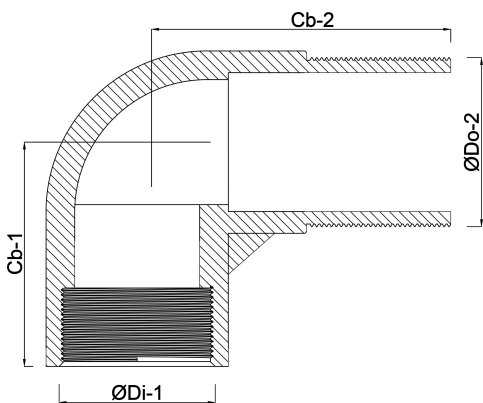

Nr. 92 Elbow 90° bronze 1"
female thread x male thread
16bar (0720219)

TECHNICAL SPECIFICATIONS

Material	bronze
Connection	female thread x male thread
Fitting nr.	Nr. 92
Size	1"
Pressure	16 bar

DIMENSIONS

Cb-1	35 mm
Cb-2	44 mm
ØDi-1	1 "
ØDo-1	1 "
β	90 °

Last modified date: 21/02/2026

Bosta UK Ltd.
Reflection House
Olding Road
Bury St. Edmunds
Suffolk
IP33 3TA
T +44 (0) 1284 716580
E enquiries@bosta.co.uk
<http://www.bosta.com>