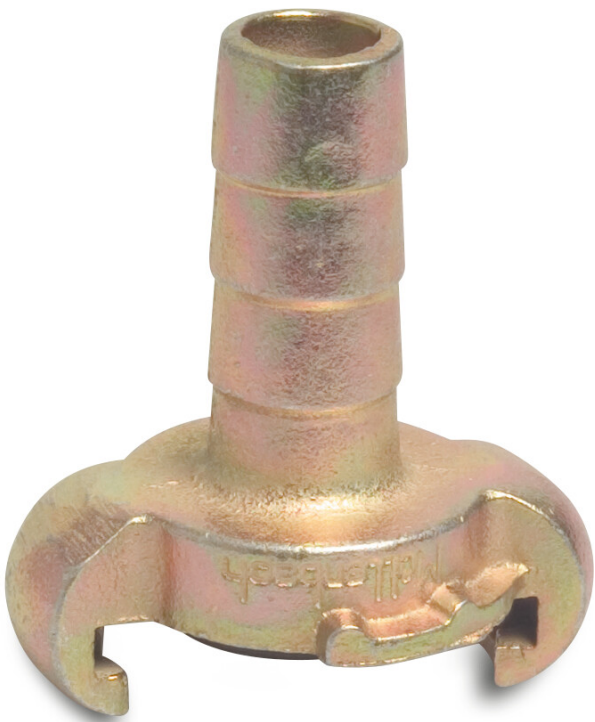

Quick coupler steel galvanised 15 mm hose tail CD 42 10bar (0451654)

TECHNICAL SPECIFICATIONS

Material	steel
Surface treatment	galvanised
Coping distance	42 CD
Connection	hose tail
Application	air
Pressure	10 bar
Size	15 mm
Length	72 mm