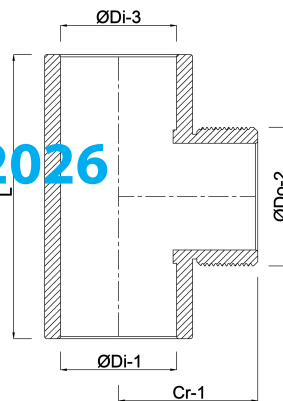

**Profec Adaptor T-piece 90°
PVC-U 25 mm x 3/4" x 25 mm
glue socket x male thread x
glue socket 10bar grey
(0110346)**

TECHNICAL SPECIFICATIONS

Colour	grey
Material	PVC-U
Connection	glue socket x male thread x glue socket
Pressure	10 bar
Size	25 mm x 3/4" x 25 mm

DIMENSIONS

Cr-1	38.5 mm
L	66 mm
ØDi-1	25 mm
ØDi-3	25 mm
β	90 °

Last modified date: 20/02/2026

Bosta UK Ltd.
Reflection House
Olding Road

Bury St. Edmunds
Suffolk
IP33 3TA
T +44 (0) 1284 716580
E enquiries@bosta.co.uk
<http://www.bosta.com>