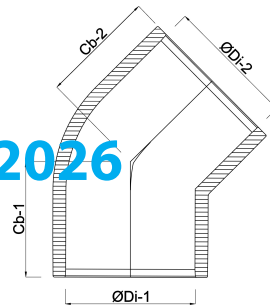

**VDL Elbow 45° PVC-U 63 mm
glue socket 16bar grey KIWA
(7002611)**

V-L Van de Lande

TECHNICAL SPECIFICATIONS

Colour	grey
Material	PVC-U
Approval	KIWA
Connection	glue socket
Pressure	16 bar
Size	63 mm

DIMENSIONS

Cb-1	52 mm
Cb-2	52 mm
ØDi-1	63 mm
ØDi-2	63 mm
β	45 °

Last modified date: 22/02/2026

Bosta UK Ltd.
Reflection House
Olding Road
Bury St. Edmunds
Suffolk
IP33 3TA
T +44 (0) 1284 716580
E enquiries@bosta.co.uk
<http://www.bosta.com>