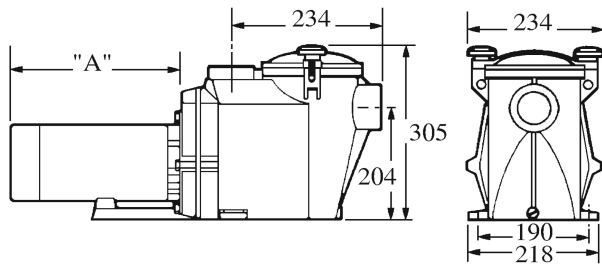

# TECHNICAL SPECIFICATIONS

Colour	black
Pump body	PP GF
Material impeller 1	noryl
Material seal	stainless steel 304
Connection	glue socket
Max. temperature	35 °C
Width	234 mm
Height	305 mm
Frequency	50 Hz
IP value	IP55
Type	RS II 30201
Capacity	23 m <sup>3</sup> /h
Output Power	2 HP
Size	63 mm
Length	594 mm
Voltage	230VAC
Weight	15 kg

Power 1.5 kW

Ampere 6,5 A

BEP Capacity 18.85

BEP Head 11.4

Features:

- Union connection: Glue socket 63 mm
- Salt water resistant to 0.4% (4gr/ltr)
- Exclusive by Bevo/Bosta
- 180 degrees rotatable box for convenient access
- Suitable for pools up to 100m<sup>3</sup>