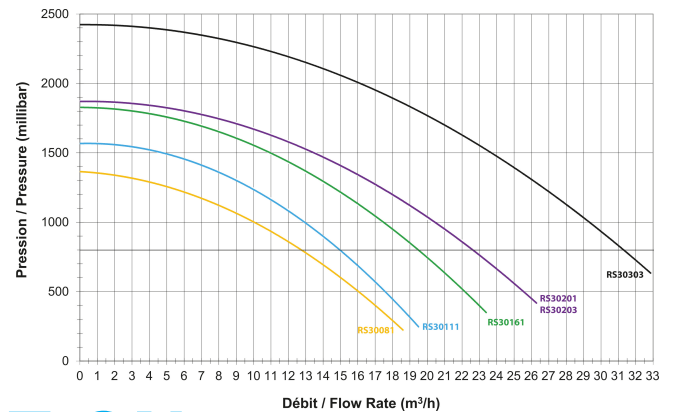

# TECHNICAL SPECIFICATIONS

Colour	black
Pump body	PP GF
Material impeller 1	noryl
Material seal	stainless steel 304
Connection	glue socket
Max. temperature	35 °C
Width	234 mm
Height	305 mm
Frequency	50 Hz
IP value	IP55
Type	RS II 30201
Capacity	23 m <sup>3</sup> /h
Output Power	2 HP
Size	63 mm
Length	594 mm
Voltage	230VAC
Weight	15 kg

Power 1.5 kW

Ampere 6,5 A

BEP Capacity 18.85

BEP Head 11.4