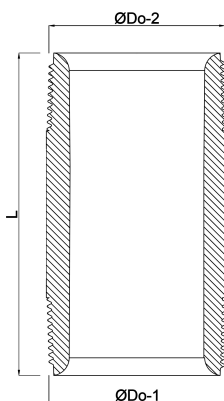

**Profec Nr. 23 Pipe nipple
stainless steel 316 1/2" male
thread 16bar 150 mm (0080554)**

TECHNICAL SPECIFICATIONS

Material stainless steel 316

Connection male thread

DIN Standard DIN 2999

Fitting nr. Nr. 23

Pressure 16 bar

Size 1/2"

Length 150 mm

DIMENSIONS

L 150 mm

ØDo-1 1/2 "

ØDo-2 1/2 "

Last modified date: 09/10/2025