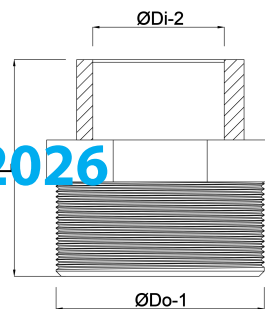

**VDL Reducer nipple PVC-U 3/8"
x 1/4" male thread x female
thread 10bar grey type plain
(0100376)**

V-L Van de Lande

TECHNICAL SPECIFICATIONS

Colour	grey
Material	PVC-U
Connection	male thread x female thread
Pressure	10 bar
Type	plain
Size	3/8" x 1/4"

DIMENSIONS

F-1	15 mm
F-2	12 mm
L	35 mm
ØDi-2	1/4 "
ØDo-1	3/8 "

Last modified date: 23/02/2026

Bosta UK Ltd.
Reflection House
Olding Road
Bury St. Edmunds
Suffolk
IP33 3TA
T +44 (0) 1284 716580
E enquiries@bosta.co.uk
<http://www.bosta.com>