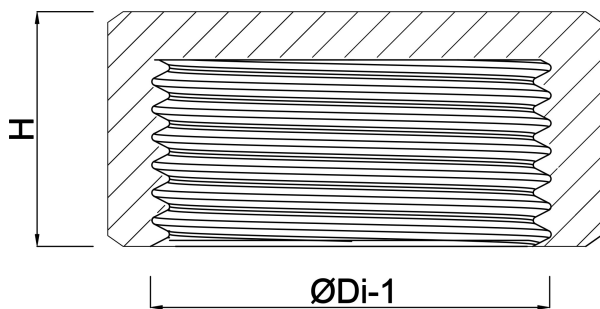

**Profec Nr. 300 Hexagon cap  
brass 1" female thread 30bar  
(0710400)**

# TECHNICAL SPECIFICATIONS

Material	brass
Connection	female thread
Fitting nr.	Nr. 300
Max. temp.	120 °C
Size	1"
Pressure	30 bar

## DIMENSIONS

F-1	12 mm
H	14 mm
K-1	37 mm
ØDi-1	1 "
ØDo-1	41 mm

**Last modified date: 21/02/2026**

Bosta UK Ltd.  
Reflection House  
Olding Road  
Bury St. Edmunds  
Suffolk  
IP33 3TA  
T +44 (0) 1284 716580  
E [enquiries@bosta.co.uk](mailto:enquiries@bosta.co.uk)  
<http://www.bosta.com>