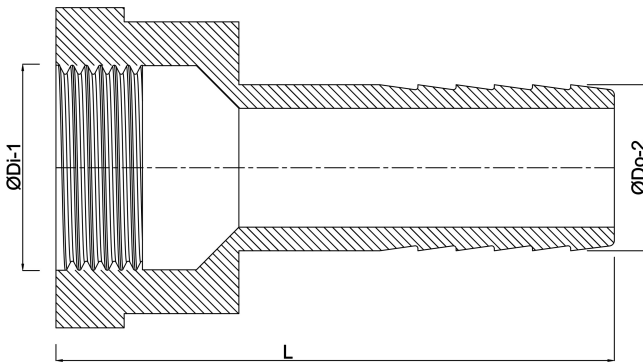

**Profec Barbed adaptor  
stainless steel 316 3/4" x 19  
mm female thread x hose tail  
16bar (7043865)**

# TECHNICAL SPECIFICATIONS

Material stainless steel 316

Connection female thread x hose tail

Pressure 16 bar

Size 3/4" x 19 mm

Spanner 32

## DIMENSIONS

L 63.5 mm

$\text{\O Di-1}$  3/4 "

$\text{\O Do-2}$  19 mm

Last modified date: 25/02/2026

Bosta UK Ltd.  
Reflection House  
Olding Road  
Bury St. Edmunds  
Suffolk  
IP33 3TA  
T +44 (0) 1284 716580  
E [enquiries@bosta.co.uk](mailto:enquiries@bosta.co.uk)  
<http://www.bosta.com>