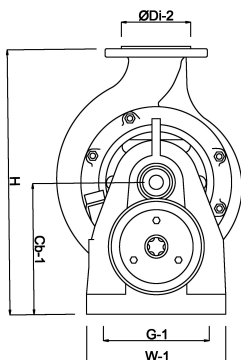

# TECHNICAL SPECIFICATIONS

Colour green

Material cast iron

Shaft steel

Pump body cast iron

Material impeller 1 cast iron

Connection DIN flange

Max. temperature 60 °C

Impellers 1

Type T1-65A

Output Power 25 HP

Max. head 61 m

Size DN50 x DN95

Max flow rate 67.2 m<sup>3</sup>/h

## DIMENSIONS

Cb-1 199 mm

Cr-1 90 mm

G-1 185 mm

H 369 mm

H-1 369 mm

L 429 mm

Mc 110 mm

Mr 221 mm

O 12 mm

W-1 210 mm

ØDi-1 65 mm

ØDi-2 50 mm