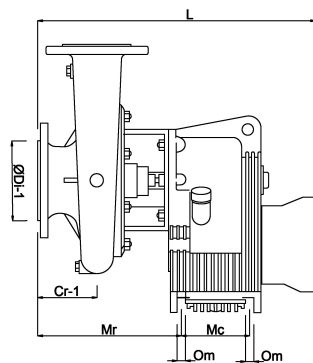

# TECHNICAL SPECIFICATIONS

Colour green

Material cast iron

Shaft steel

Pump body cast iron

Material impeller 1 cast iron

Connection DIN flange

Max. temperature 60 °C

Impellers 1

Type T1-65A

Output Power 25 HP

Max. head 61 m

Size DN50 x DN95

Max flow rate 67.2 m<sup>3</sup>/h

## DIMENSIONS

Cb-1 199 mm

Cr-1 90 mm

G-1 185 mm

H 369 mm

H-1 369 mm

L 429 mm

Mc 110 mm

Mr 221 mm

O 12 mm

W-1 210 mm

ØDi-1 65 mm

ØDi-2 50 mm