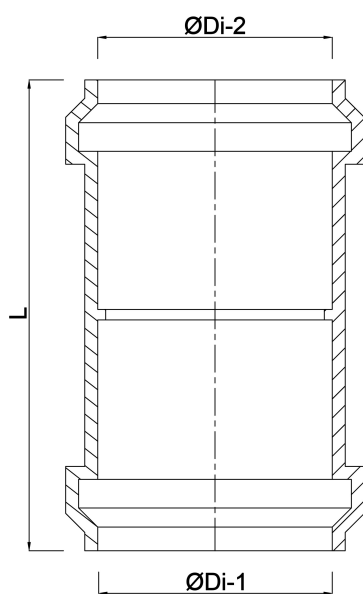

Reducer socket PP 125 mm x 100 mm click socket grey (0380148)

TECHNICAL SPECIFICATIONS

Colour	grey
Material	PP
Connection	click socket
Application	land drainage
Size	125 mm x 100 mm

DIMENSIONS

L	203 mm
ØDi-1	125 mm
ØDi-2	100 mm