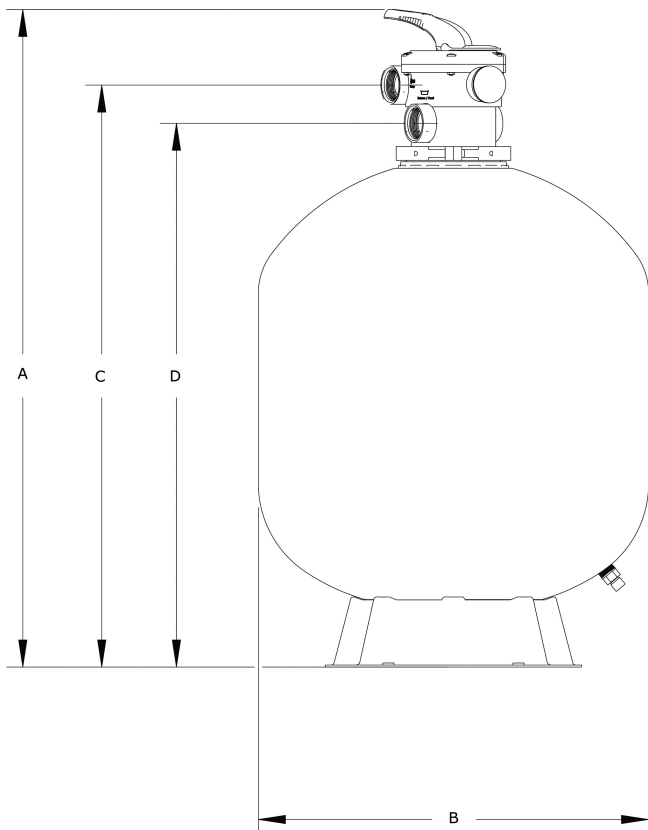

**Sand filter PP 50 mm / 1 1/2"
female thread 3,75bar beige
type T620 (7043247)**

TECHNICAL SPECIFICATIONS

Colour	beige
Material	PP
Connection	female thread
Pressure	3,75 bar
Max. temp.	43 °C
Type	T620
Capacity	14 m ³ /h
Size	50 mm / 1 1/2"
Diameter	620 mm
Weight	14 kg
Sand	150 kg
Filter area	0.29 m ²
Max. pool vol.	70 m ³

DIMENSIONS

A	962 mm
B	24.5 "

B 25 " inch

B 620 mm

C 852 mm

D 792 mm

PRODUCT INFORMATION

Features: