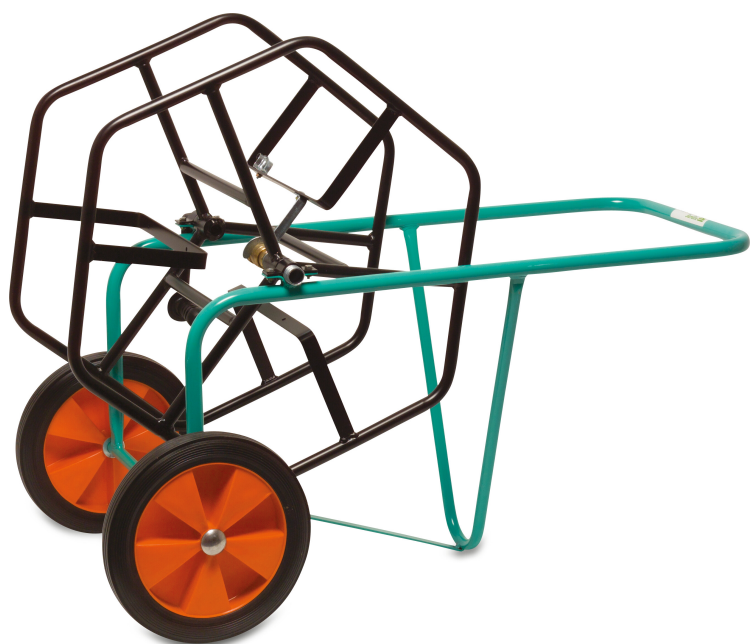

# Hose reel trolley steel painted green/black (0500192)

# TECHNICAL SPECIFICATIONS

Colour	green/black
Material	steel
Surface treatment	painted
Suitable for	270m 12,5mm hose
Suitable for	150m 19mm hose
Suitable for	70m 25mm hose
Hose connection	3/4" male thread