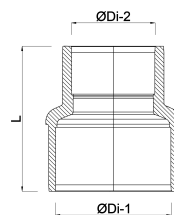

**VDL Reducer socket PVC-U 225
mm x 200 mm glue socket
10bar grey type made from
tubing (7002475)**

V-L Van de Lande

TECHNICAL SPECIFICATIONS

Colour	grey
Type	made from tubing
Material	PVC-U
Size	225 mm x 200 mm
Connection	glue socket
Pressure	10 bar

DIMENSIONS

L	316 mm
Mold	hand formed
P-1	125 mm
P-2	111 mm
ØDi-1	225 mm
ØDi-2	200 mm

Last modified date: 22/02/2026

Bosta UK Ltd.
Reflection House
Olding Road
Bury St. Edmunds
Suffolk
IP33 3TA
T +44 (0) 1284 716580
E enquiries@bosta.co.uk
<http://www.bosta.com>